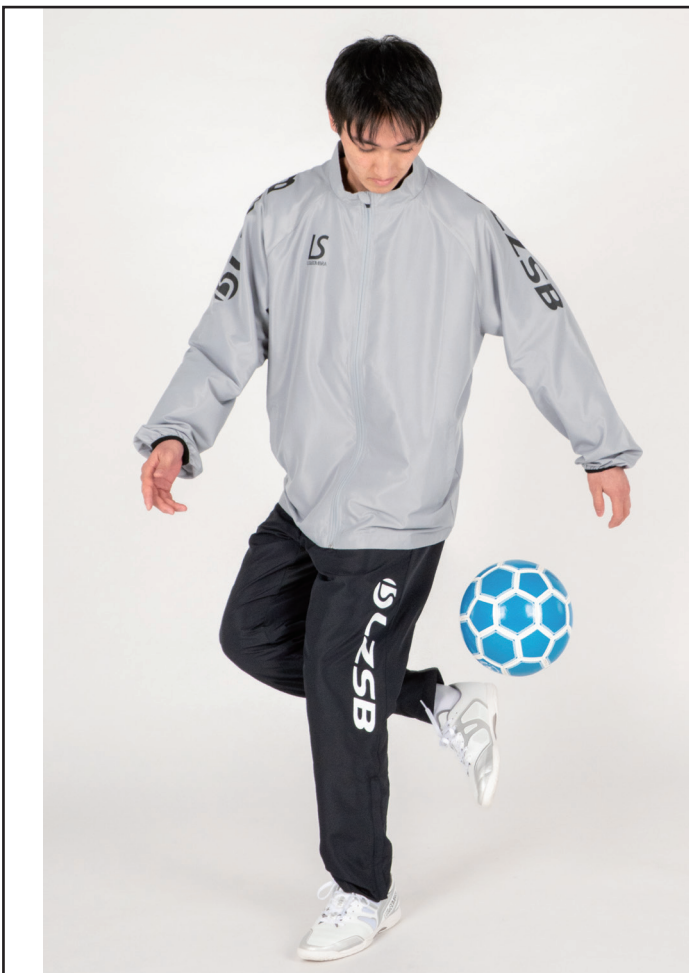

JR

Jr WINDBREAKER FULLZIP JKT

No : TL226113
 Size : 130/140/150/160
 Material : Polyester100%
 Price : 8,250yen (tax in)

Jr WINDBREAKER LONG PANTS

No : TL126115
 Size : 130/140/150/160
 Material : Polyester100%
 Price : 7,150yen (tax in)