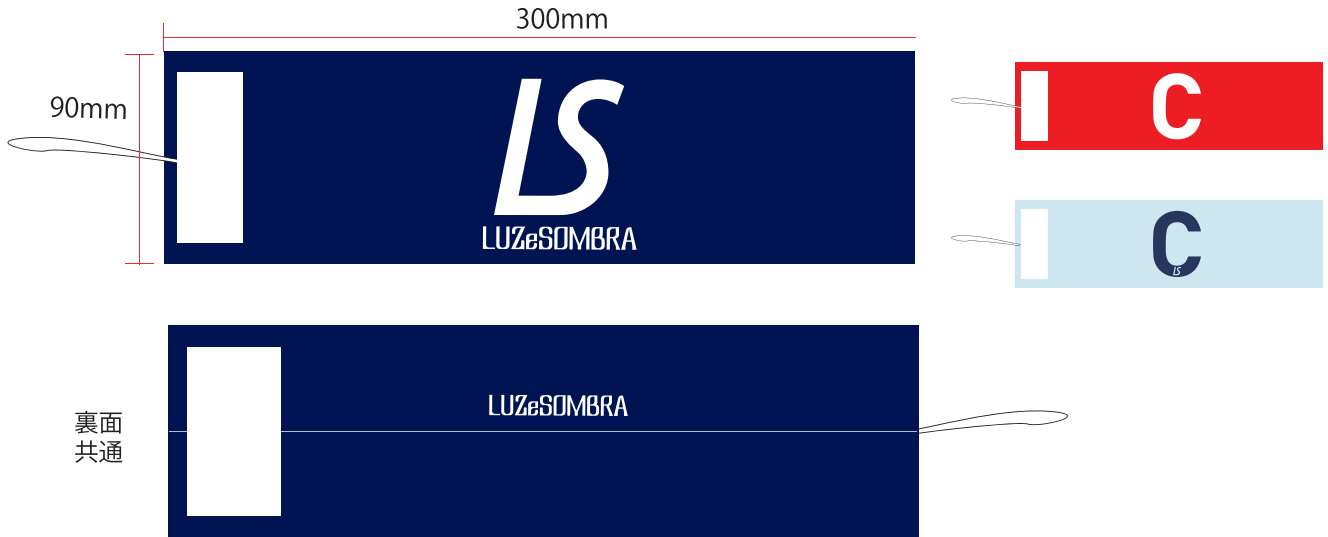

昇華CAPTAIN MARK

¥2,750 (tax in)

STANDARD VERSION

①BODYカラーをカラーチャートからお選び下さい。

LOGO

②LOGOデザインをお選び下さい。